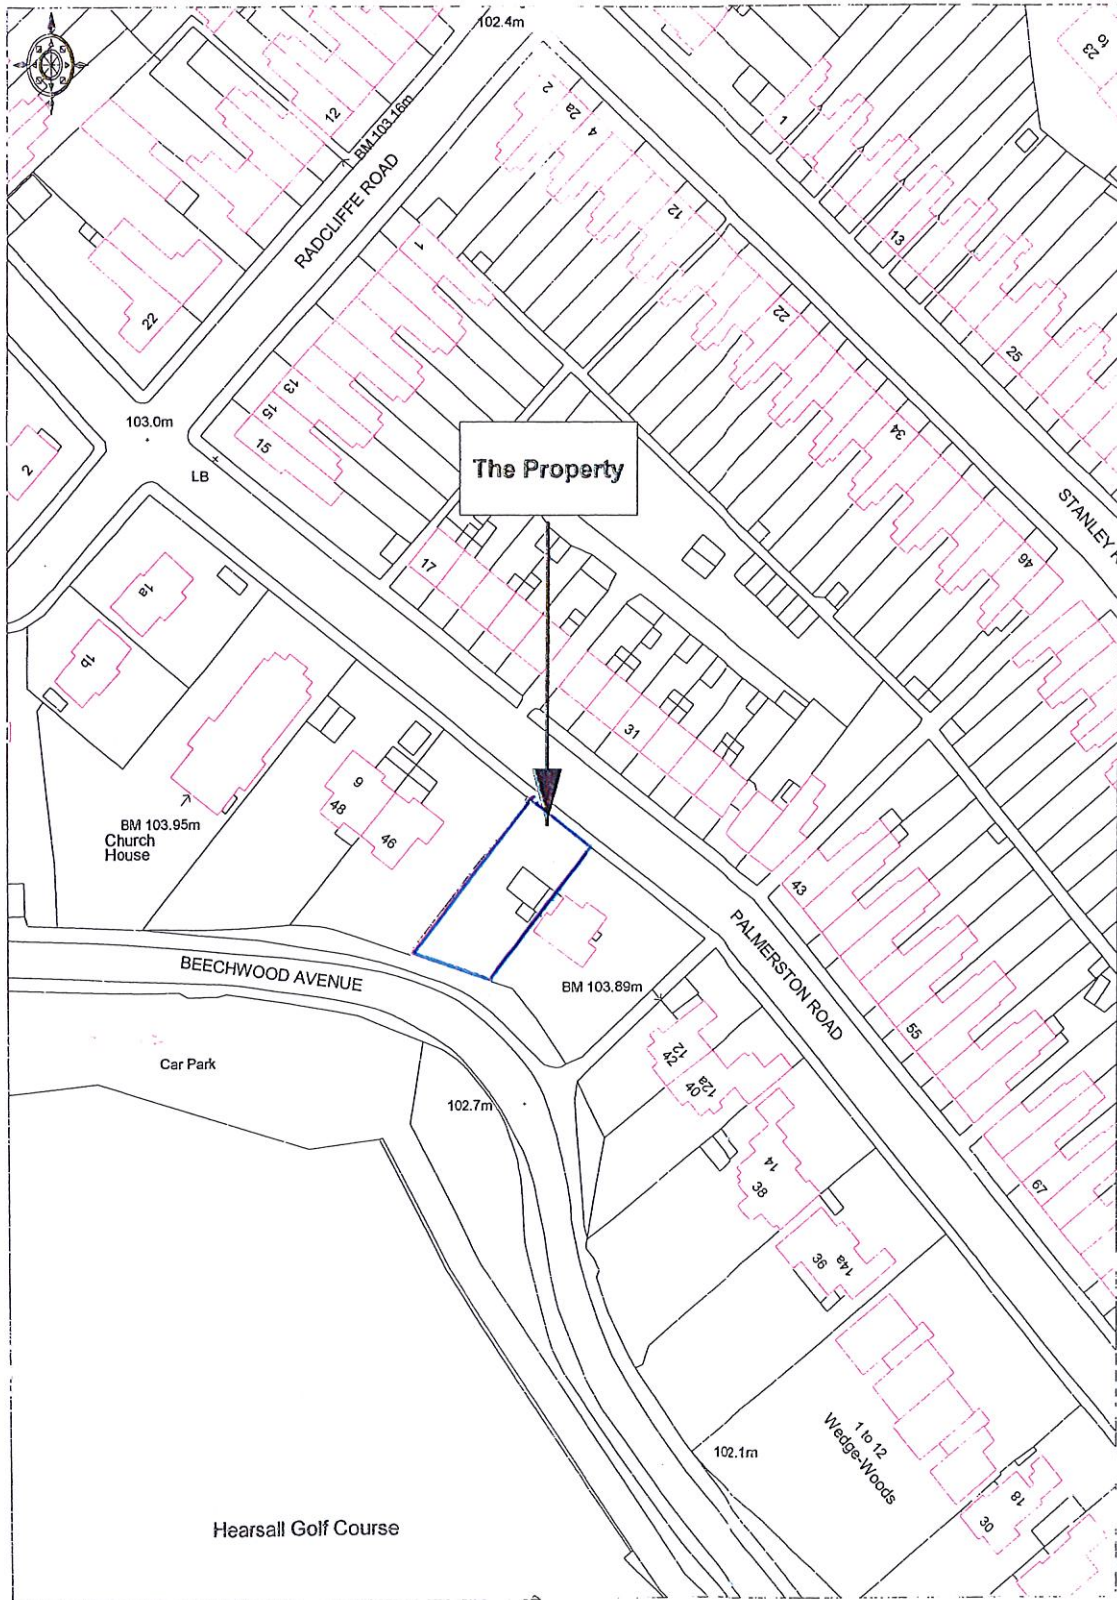

Palmerston Road Meeting Room, Coventry

Ordnance Survey

© Crown copyright 2004. All rights reserved. Licence Number 100020449. Survey Scale - 1:1250 Plotted Scale - 1:1250